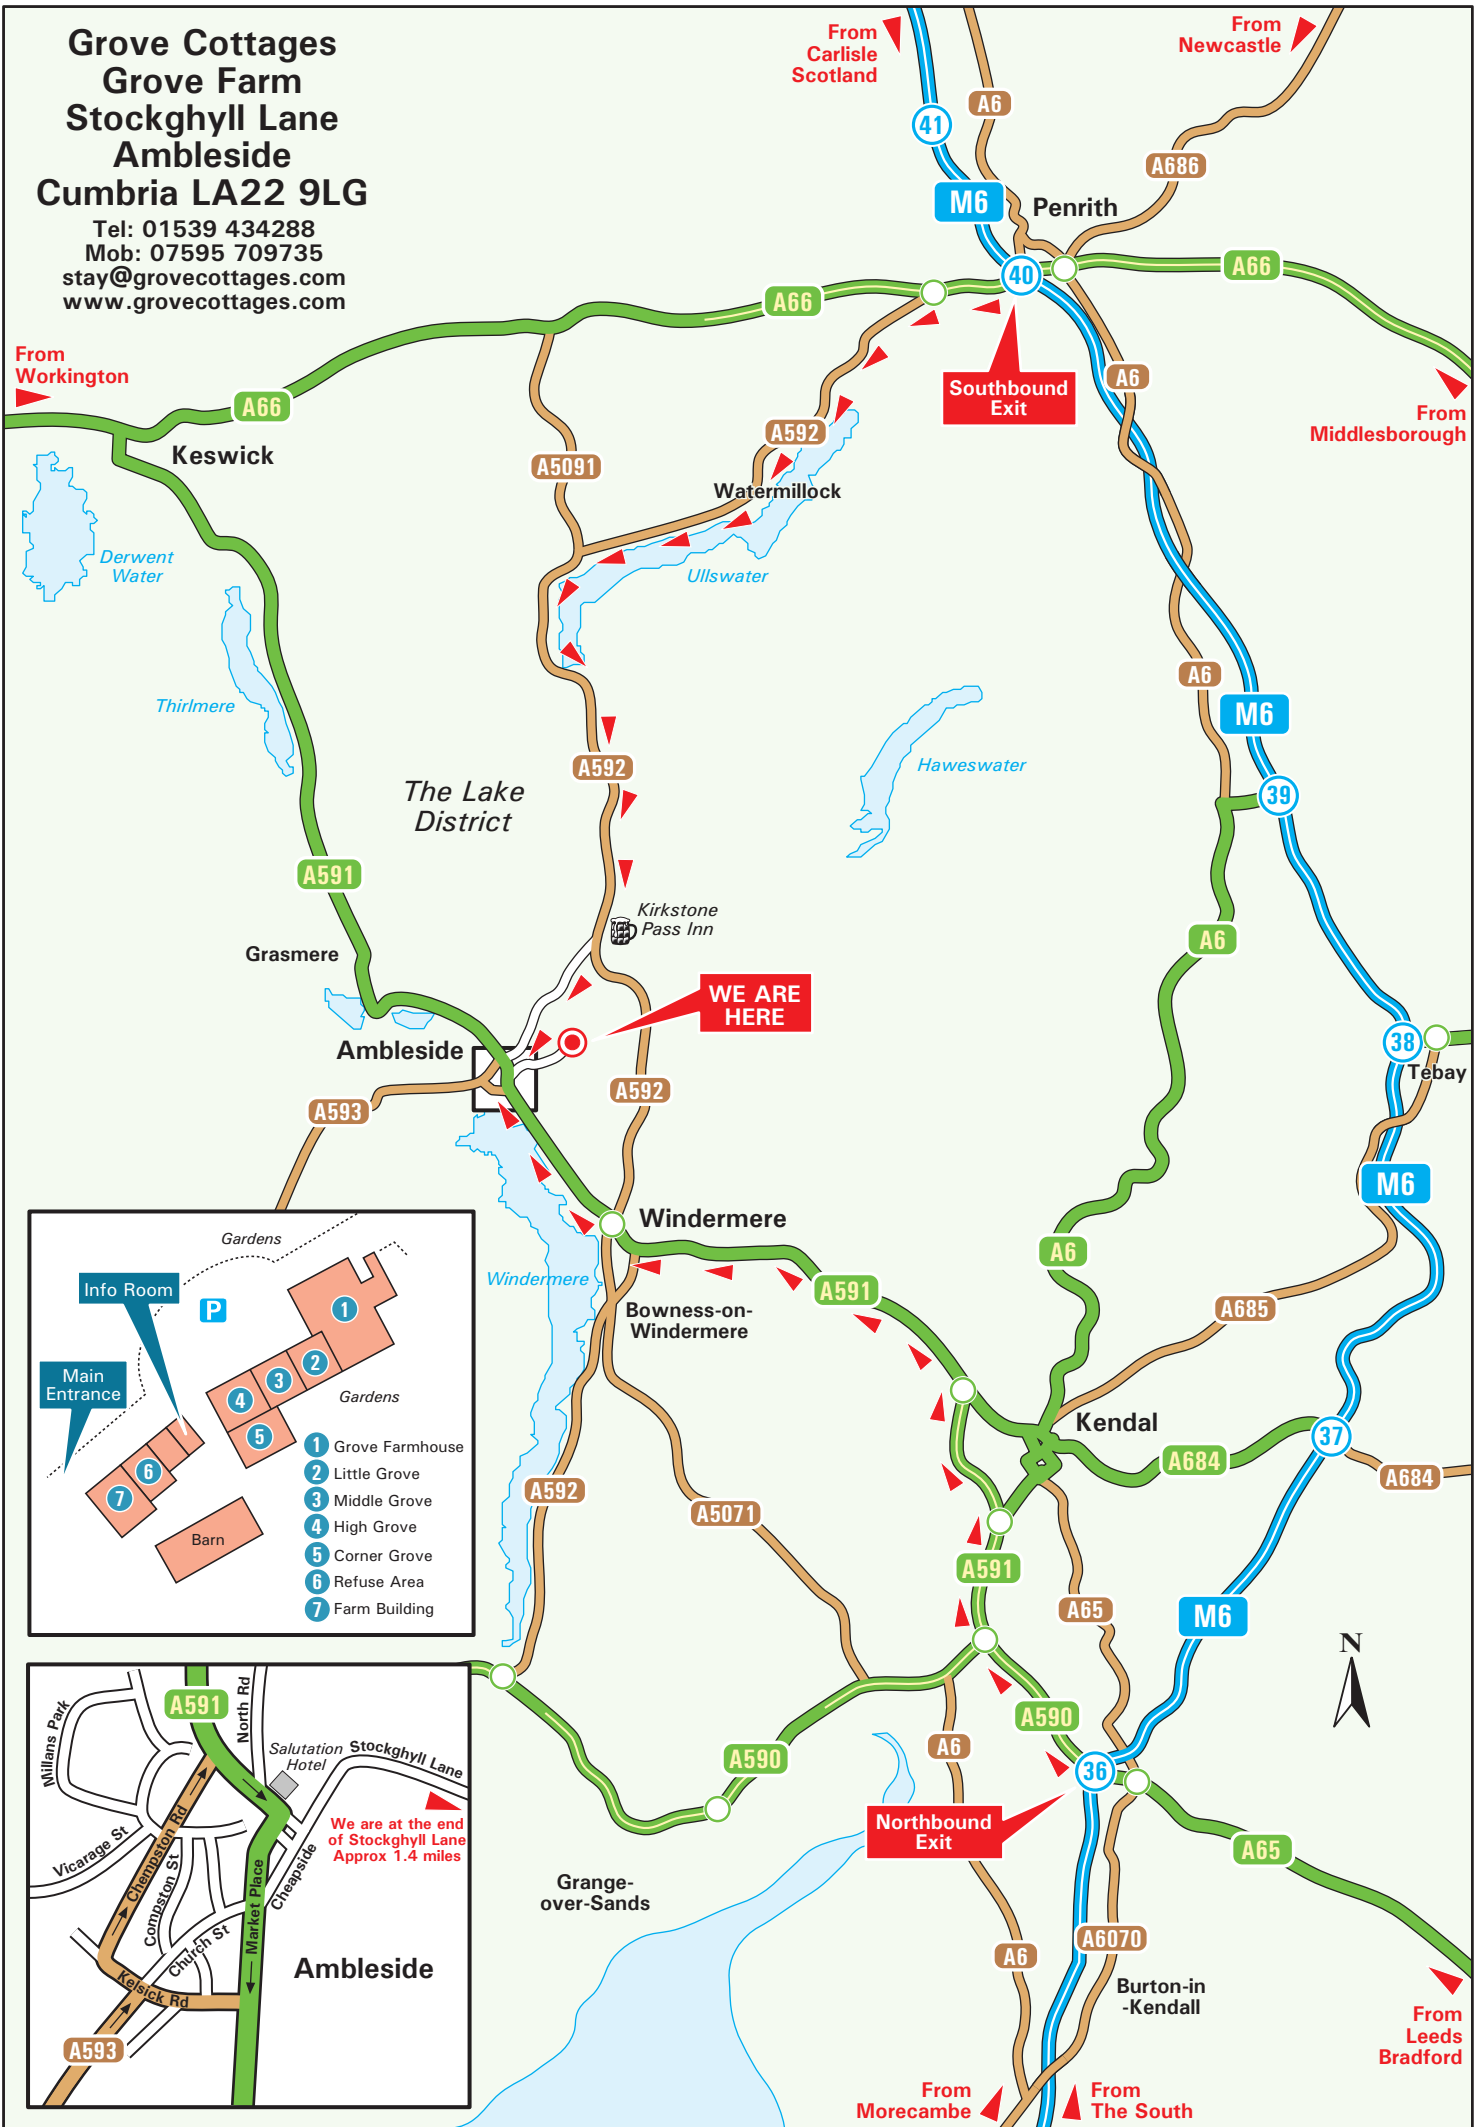

**Grove Cottages  
Grove Farm  
Stockghyll Lane  
Ambleside  
Cumbria LA22 9LG**

Tel: 01539 434288  
Mob: 07595 709735  
stay@grovecottages.com  
www.grovecottages.com

**Site Plan**

Info Room  
Main Entrance  
P  
Gardens  
1  
2  
3  
4  
5  
6  
7  
Barn

- 1 Grove Farmhouse
- 2 Little Grove
- 3 Middle Grove
- 4 High Grove
- 5 Corner Grove
- 6 Refuse Area
- 7 Farm Building

**Ambleside Street Map**

Millans Park  
Vicarage St  
Compton St  
Church St  
Kelsick Rd  
North Rd  
Salutation Hotel  
Stockghyll Lane  
Chapside  
Market Place  
A591  
A593

We are at the end of Stockghyll Lane  
Approx 1.4 miles